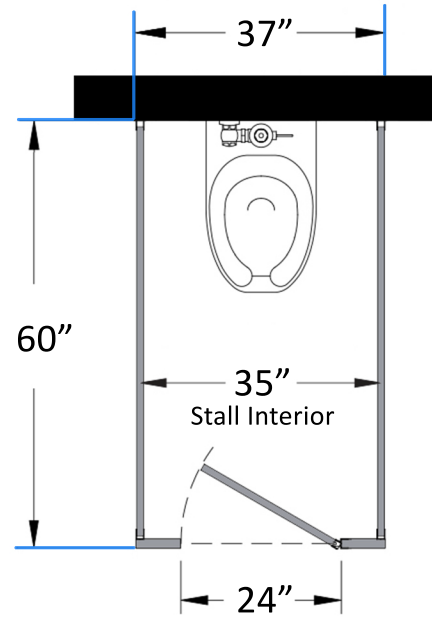

Style:  
 Overhead Braced  
 Floor Mount  
 Ceiling Mount  
 Floor/Ceiling Mount

Material:  
 Baked Enamel  
 Plastic Laminate  
 Solid Phenolic  
 Solid Plastic  
 Stainless Steel

Color:  
\_\_\_\_\_

Ship To: \_\_\_\_\_

City: \_\_\_\_\_

State: \_\_\_\_\_ Zip: \_\_\_\_\_

Bathroom Partitions - 1 Stall Free Standing Right Hand  
SKU: FS1R  
Standard Dimensions

**Harbor City Supply**

Phone 443-279-0632 or 1-800-260-0907

1966 Greenspring Drive Suite 506, Timonium, Md. 21093